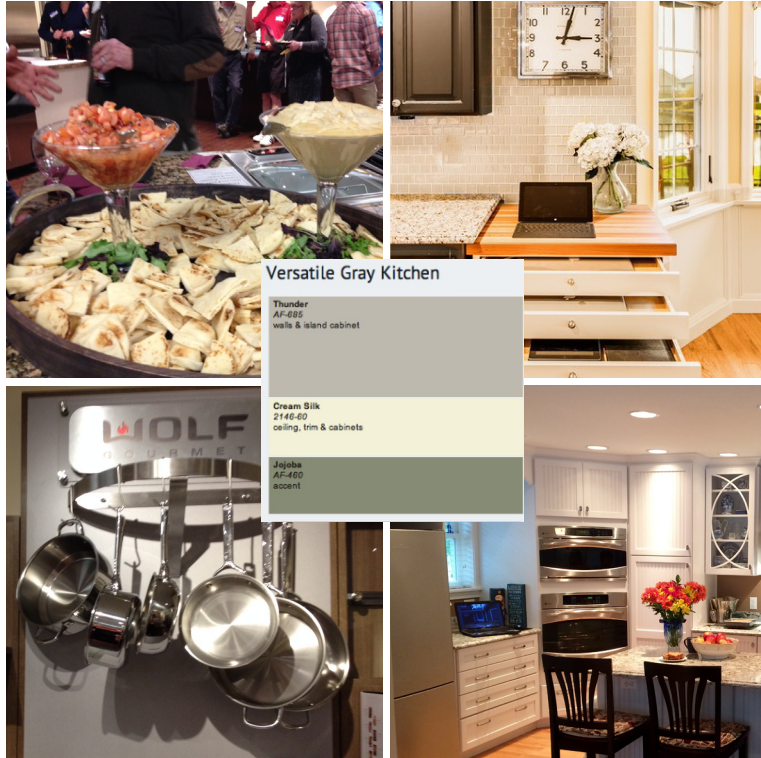

lakesregionbuilders.com

PLEASE JOIN FELLOW HOME BUILDERS
ASSOCIATIONS, MEMBERS & GUESTS
THURSDAY, APRIL 21ST 5-8PM

225 Daniel Webster Highway (Route 3) Belmont

KITCHEN DESIGN TRENDS TO WATCH FOR IN 2016...

Predictions from design experts!

So what might the 2016 kitchen look like? Learn more about Appliance Innovations, Color & Style Trends, Kitchen Design, Tile and Flooring choices.

Take a look around the showroom and see what is trending, NETWORK & LEARN with other building professionals! All Home Builders Association members are invited from the state!

CABINET DESIGN TRENDS.

APPLIANCE INNOVATIONS.

NEW KITCHEN COLORS.

SMART SPACES.

- > Catering by O Steaks & Seafood:
beer, wine & soft drinks
- > Cooking Demo's courtesy of
Bosch/Thermador
- > Product Demo's courtesy of
Clarke Distribution
- > WIN FABULOUS DOOR PRIZES!